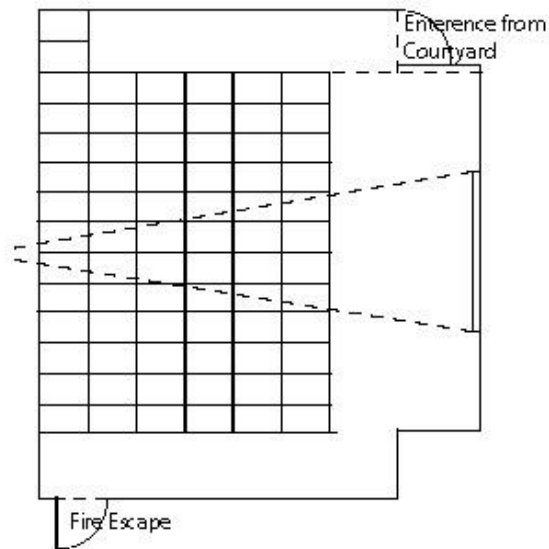

CCA4 Technical specification

Dimensions

8m width x 8.5m length (approx)

Floor Plan

Access

Access from courtyard at Sauchiehall street entrance

Features

Ampetronic induction loop driver
Projection screen with variable masking
74 fixed position raked cinema seats